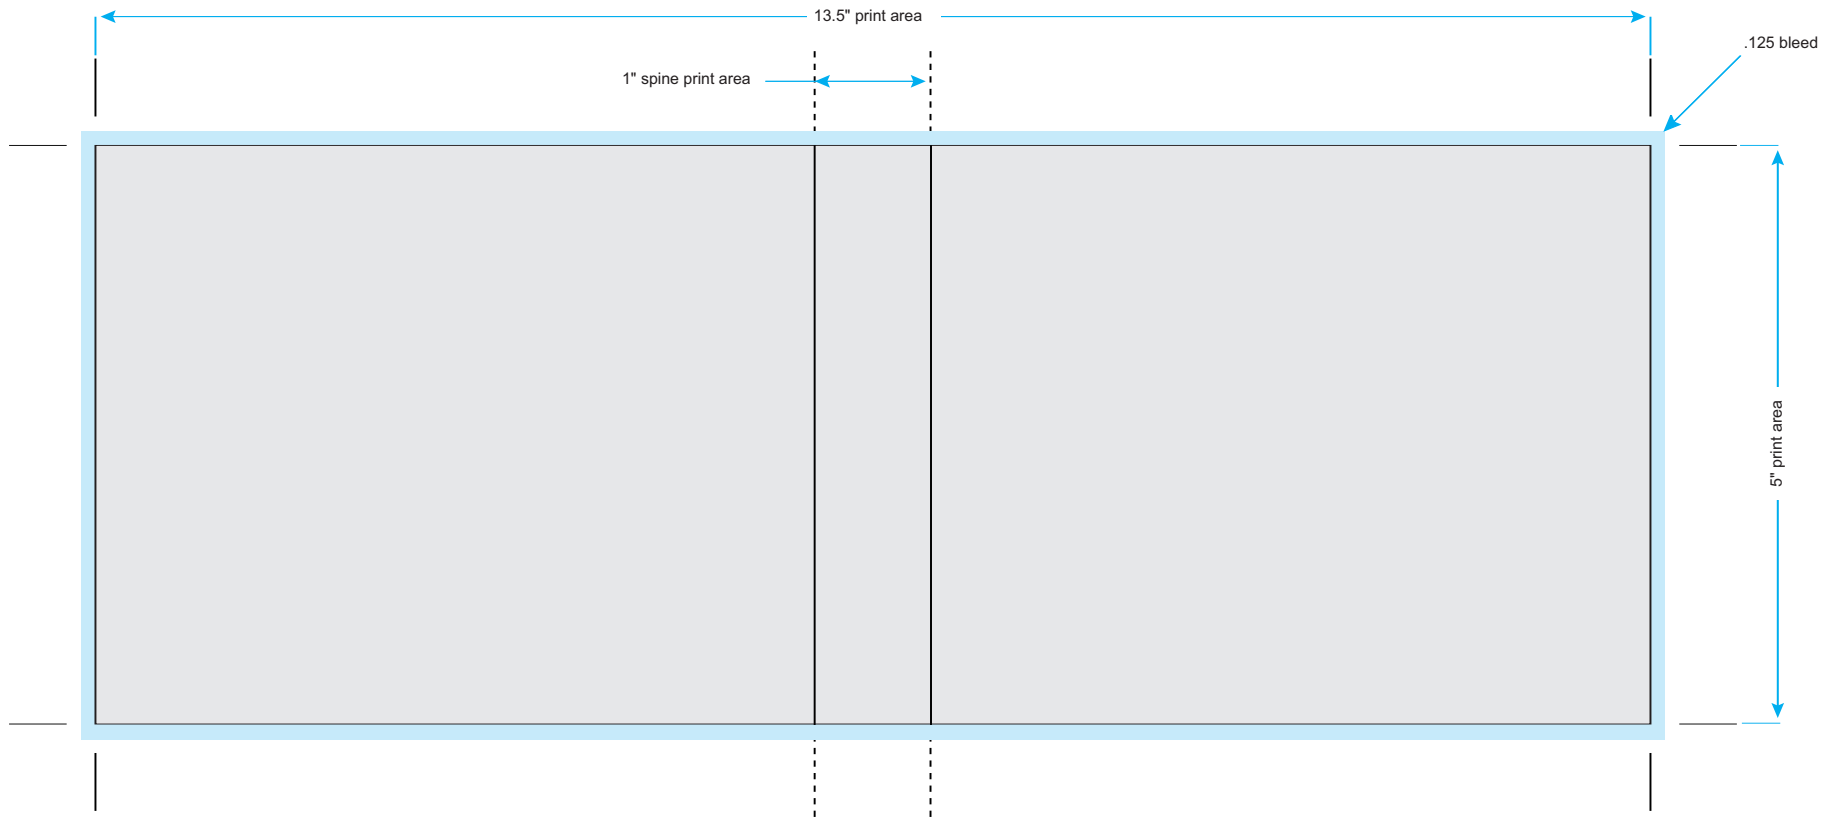

DOUBLE DVD CASE

- Maximum print area: 10.75" x 7.1875"
- Spine: .5"
- Bleed: .125"

SINGLE & DOUBLE DVD CASE INSERT

- Maximum print area – 4.5" x 7"
- Bleed – .125
- Card insert into the front inside cover of case

ULTRA-THIN SINGLE DVD CASE

- Maximum print area: 10.25" x 7.1875"
- Spine – none
- Bleed – .125

CD-5 ALBUM (holds up to 5 discs)

- Maximum print area: 13" x 5"
- Spine – .5"
- Bleed – .125"

CD-12 ALBUM (holds up to 12 discs)

- Maximum print area: 13.5" x .5"
- Spine – 1"
- Bleed – .125

CD-20 ALBUM (holds up to 20 discs)

- Maximum print area: 14" x 5"
- Spine – 1.625"
- Bleed – .125"

CD-40 ALBUM (holds up to 40 discs)

- Maximum print area: 14.625" x 10.5"
- Spine – 1.61"
- Bleed – .125"

3-RING BINDER ENTRAPMENT – 1.5" Ring

- Front maximum print area: 10" x 11"
- Back maximum print area: 10" x 11"
- Spine – 1.5" x 11"
- Bleed – .125

3-RING BINDER ENTRAPMENT – 2" Ring

- Front maximum print area: 10.625" x 11"
- Back maximum print area: 10.625" x 11"
- Spine – 2.3125" x 11"
- Bleed – .125"