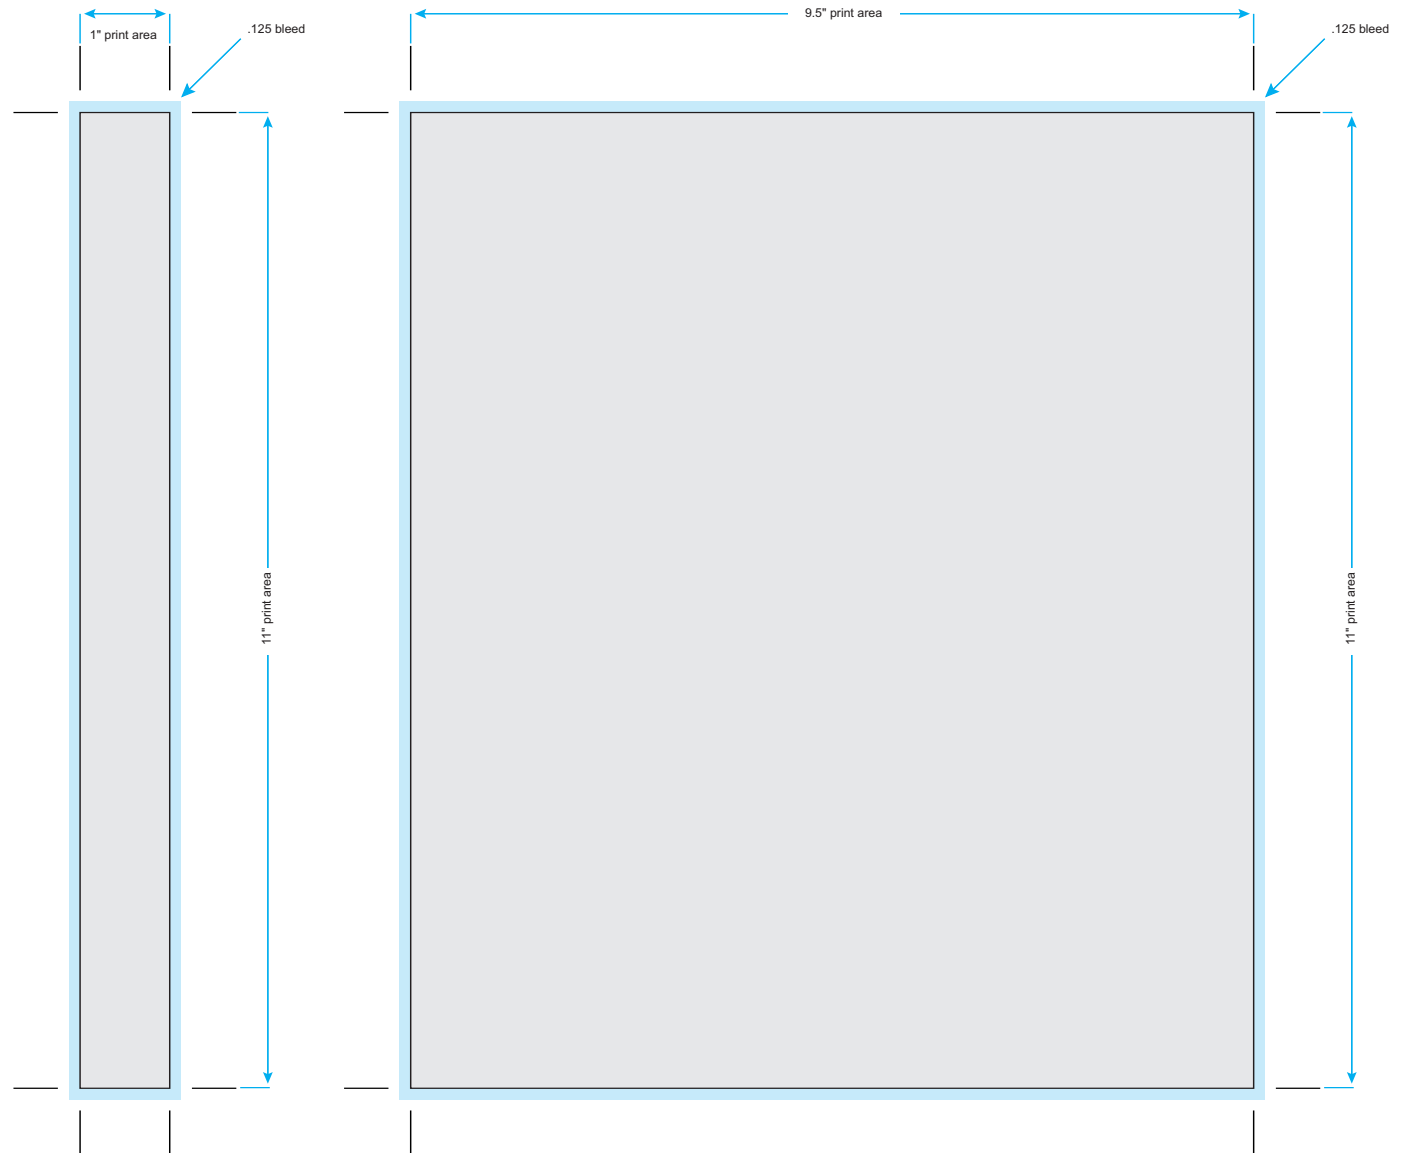

DOUBLE DVD CASE

- Maximum print area: 10.75" x 7.1875"
- Spine: .5"
- Bleed: .125"

SINGLE & DOUBLE DVD CASE INSERT

- Maximum print area – 4.5" x 7"
- Bleed – .125
- Card insert into the front inside cover of case

- Maximum print area: 13.5" x .5"
- Spine – 1"
- Bleed – .125

CD-20 ALBUM (holds up to 20 discs)

- Maximum print area: 14" x 5"
- Spine – 1.625"
- Bleed – .125"

CD-40 ALBUM (holds up to 40 discs)

- Maximum print area: 14.625" x 10.5"
- Spine – 1.61"
- Bleed – .125"

CD

- Maximum print area: 4.67"
- Non-printable hub: 1.5"

DVD

- Maximum print area: 4.64"
- Non-printable hub: .8125"

3-RING BINDER ENTRAPMENT – 1" Ring

- Front maximum print area: 9.5" x 11"
- Back maximum print area: 9.5" x 11"
- Spine – 1" x 11"
- Bleed – .125

3-RING BINDER ENTRAPMENT – 1.5" Ring

- Front maximum print area: 10" x 11"
- Back maximum print area: 10" x 11"
- Spine – 1.5" x 11"
- Bleed – .125

3-RING BINDER ENTRAPMENT – 2" Ring

- Front maximum print area: 10.625" x 11"
- Back maximum print area: 10.625" x 11"
- Spine – 2.3125" x 11"
- Bleed – .125"