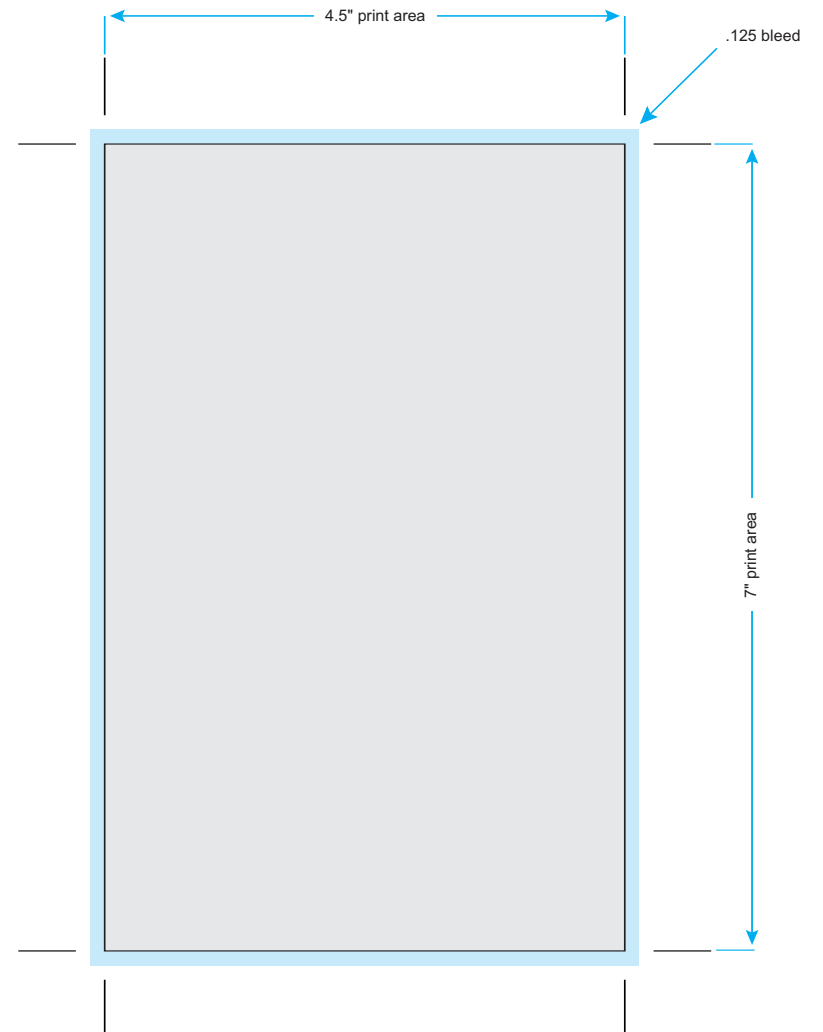

DOUBLE DVD CASE

- Maximum print area: 10.75" x 7.1875"
- Spine: .5"
- Bleed: .125"

SINGLE & DOUBLE DVD CASE INSERT

- Maximum print area – 4.5" x 7"
- Bleed – .125
- Card insert into the front inside cover of case

ULTRA-THIN SINGLE DVD CASE

- Maximum print area: 10.25" x 7.1875"
- Spine – none
- Bleed – .125

CD-5 ALBUM (holds up to 5 discs)

- Maximum print area: 13" x 5"
- Spine – .5"
- Bleed – .125"

CD-12 ALBUM (holds up to 12 discs)

- Maximum print area: 13.5" x .5"
- Spine – 1"
- Bleed – .125

CD-20 ALBUM (holds up to 20 discs)

- Maximum print area: 14" x 5"
- Spine – 1.625"
- Bleed – .125"

CD-40 ALBUM (holds up to 40 discs)

- Maximum print area: 14.625" x 10.5"
- Spine – 1.61"
- Bleed – .125"

3-RING BINDER ENTRAPMENT – 1.5" Ring

- Front maximum print area: 10" x 11"
- Back maximum print area: 10" x 11"
- Spine – 1.5" x 11"
- Bleed – .125

3-RING BINDER ENTRAPMENT – 2" Ring

- Front maximum print area: 10.625" x 11"
- Back maximum print area: 10.625" x 11"
- Spine – 2.3125" x 11"
- Bleed – .125"