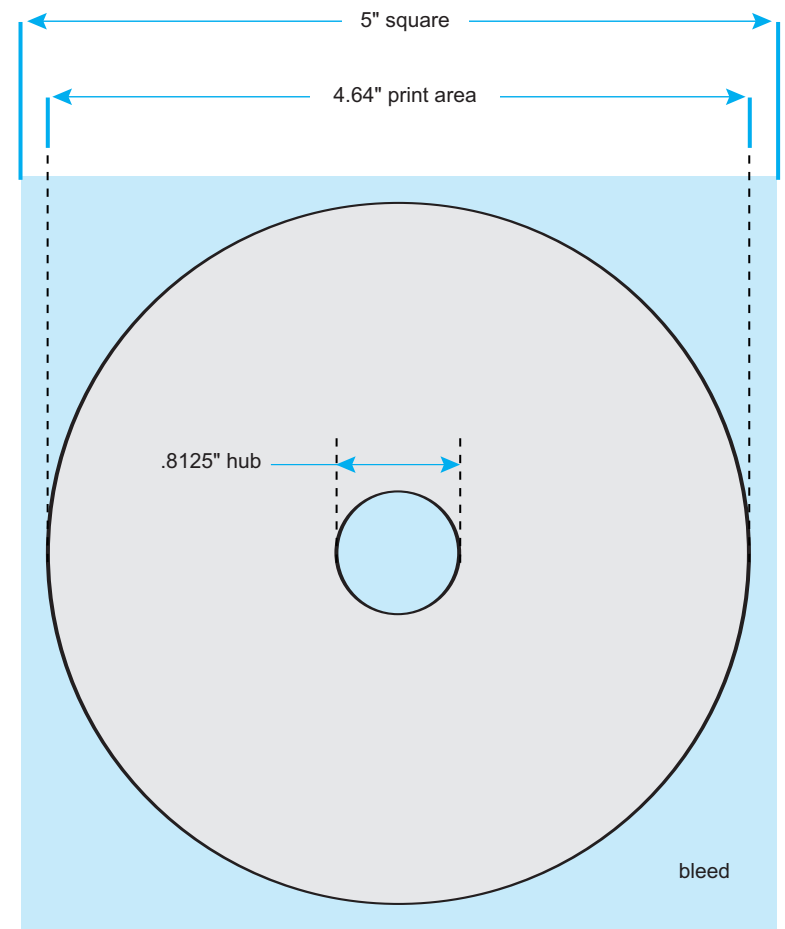

DOUBLE DVD CASE

- Maximum print area: 10.75" x 7.1875"
- Spine: .5"
- Bleed: .125"

SINGLE & DOUBLE DVD CASE INSERT

- Maximum print area – 4.5" x 7"
- Bleed – .125
- Card insert into the front inside cover of case

- Maximum print area: 13.5" x .5"
- Spine – 1"
- Bleed – .125

CD-20 ALBUM (holds up to 20 discs)

- Maximum print area: 14" x 5"
- Spine – 1.625"
- Bleed – .125"

CD-40 ALBUM (holds up to 40 discs)

- Maximum print area: 14.625" x 10.5"
- Spine – 1.61"
- Bleed – .125"

CD

- Maximum print area: 4.67"
- Non-printable hub: 1.5"

DVD

- Maximum print area: 4.64"
- Non-printable hub: .8125"

3-RING BINDER ENTRAPMENT – 1" Ring

- Front maximum print area: 9.5" x 11"
- Back maximum print area: 9.5" x 11"
- Spine – 1" x 11"
- Bleed – .125

3-RING BINDER ENTRAPMENT – 1.5" Ring

- Front maximum print area: 10" x 11"
- Back maximum print area: 10" x 11"
- Spine – 1.5" x 11"
- Bleed – .125

3-RING BINDER ENTRAPMENT – 2" Ring

- Front maximum print area: 10.625" x 11"
- Back maximum print area: 10.625" x 11"
- Spine – 2.3125" x 11"
- Bleed – .125"