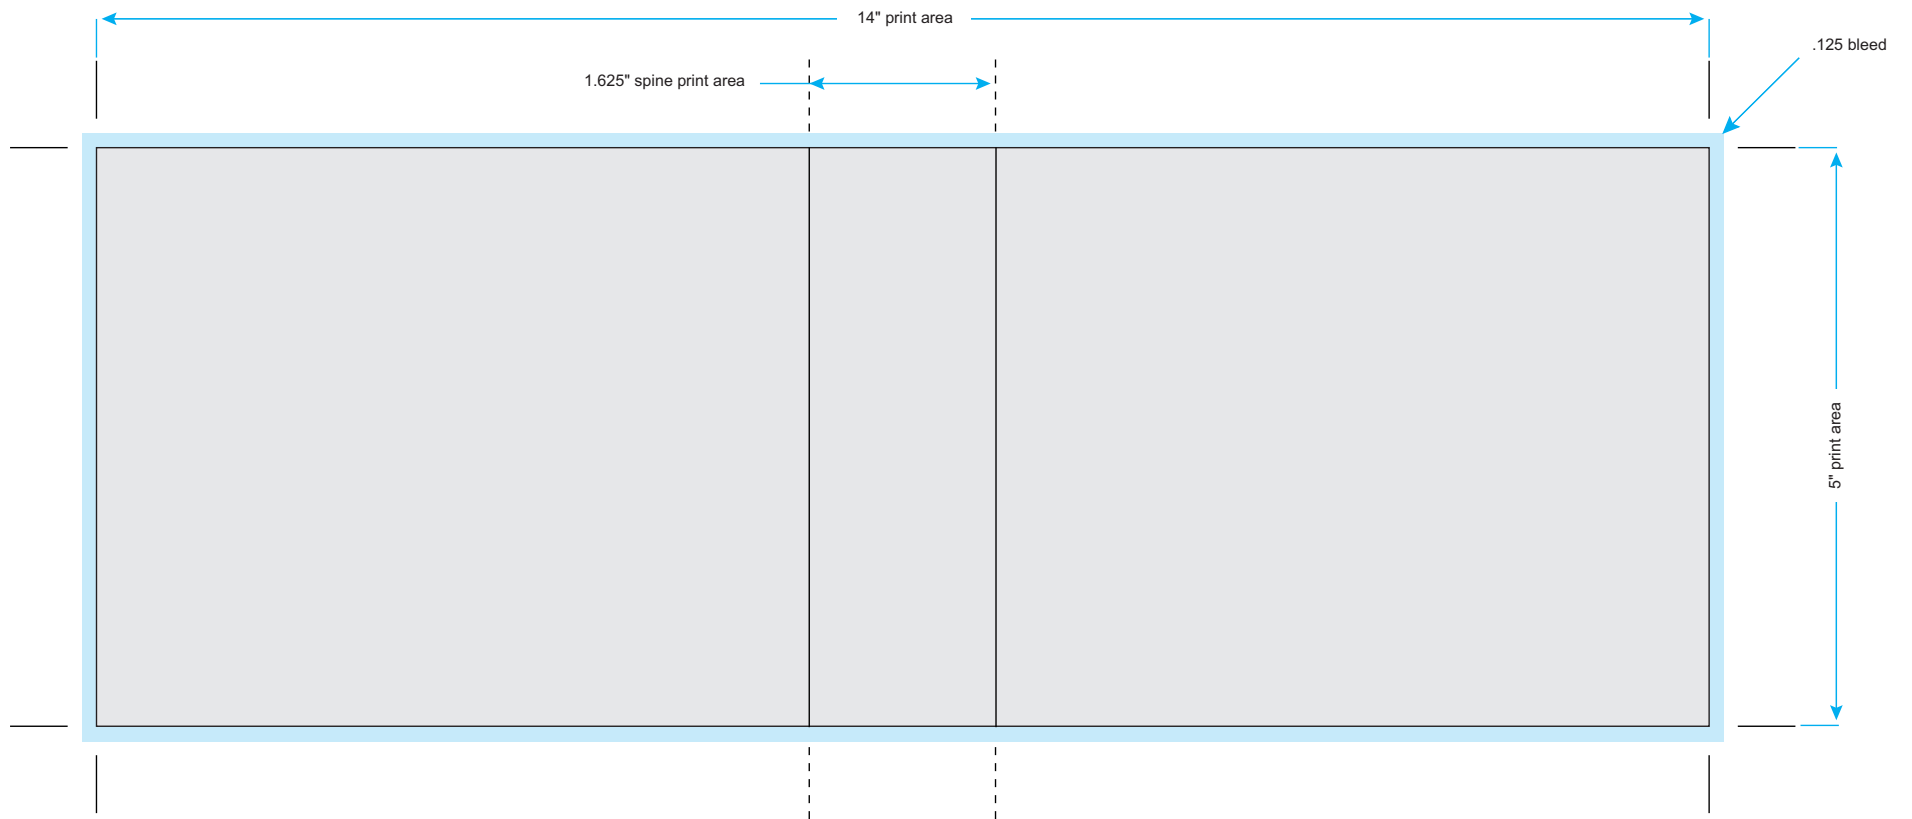

DOUBLE DVD CASE

- Maximum print area: 10.75" x 7.1875"
- Spine: .5"
- Bleed: .125"

SINGLE & DOUBLE DVD CASE INSERT

- Maximum print area – 4.5" x 7"
- Bleed – .125
- Card insert into the front inside cover of case

ULTRA-THIN SINGLE DVD CASE

- Maximum print area: 10.25" x 7.1875"
- Spine – none
- Bleed – .125

CD-5 ALBUM (holds up to 5 discs)

- Maximum print area: 13" x 5"
- Spine – .5"
- Bleed – .125"

CD-12 ALBUM (holds up to 12 discs)

- Maximum print area: 13.5" x .5"
- Spine – 1"
- Bleed – .125

CD-20 ALBUM (holds up to 20 discs)

- Maximum print area: 14" x 5"
- Spine – 1.625"
- Bleed – .125"

CD-40 ALBUM (holds up to 40 discs)

- Maximum print area: 14.625" x 10.5"
- Spine – 1.61"
- Bleed – .125"

3-RING BINDER ENTRAPMENT – 1.5" Ring

- Front maximum print area: 10" x 11"
- Back maximum print area: 10" x 11"
- Spine – 1.5" x 11"
- Bleed – .125

3-RING BINDER ENTRAPMENT – 2" Ring

- Front maximum print area: 10.625" x 11"
- Back maximum print area: 10.625" x 11"
- Spine – 2.3125" x 11"
- Bleed – .125"