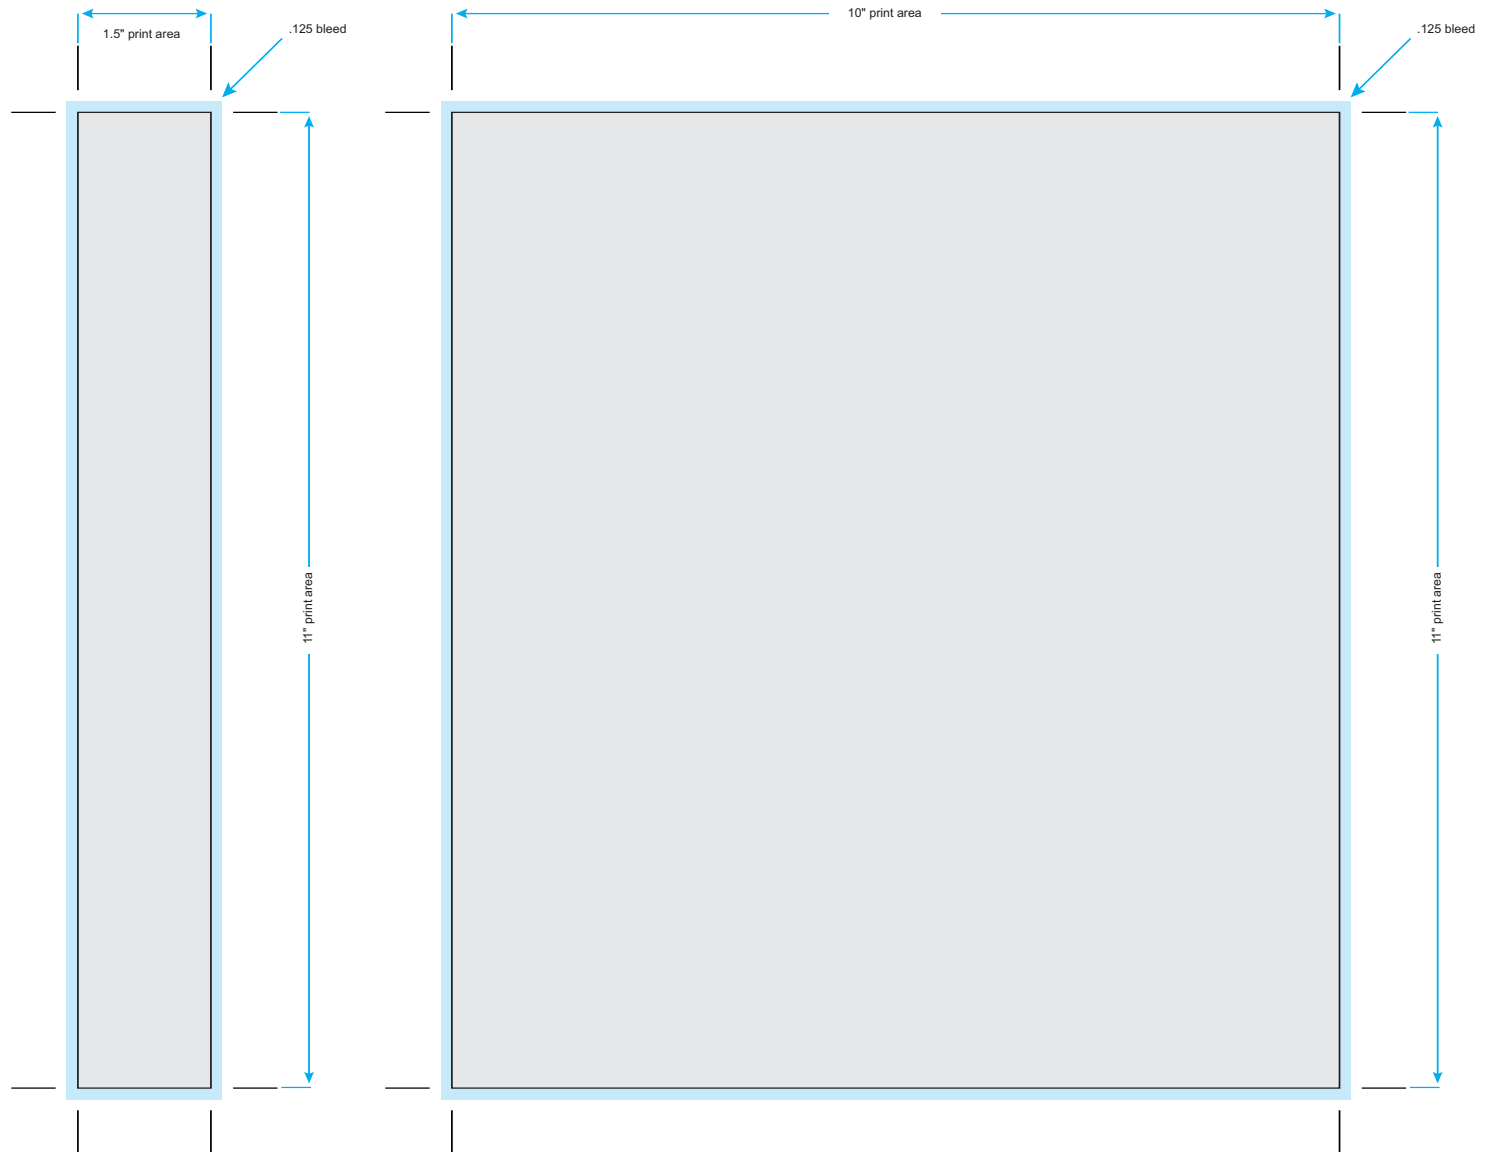

DOUBLE DVD CASE

- Maximum print area: 10.75" x 7.1875"
- Spine: .5"
- Bleed: .125"

SINGLE & DOUBLE DVD CASE INSERT

- Maximum print area – 4.5" x 7"
- Bleed – .125
- Card insert into the front inside cover of case

- Maximum print area: 13.5" x .5"
- Spine – 1"
- Bleed – .125

CD-20 ALBUM (holds up to 20 discs)

- Maximum print area: 14" x 5"
- Spine – 1.625"
- Bleed – .125"

CD-40 ALBUM (holds up to 40 discs)

- Maximum print area: 14.625" x 10.5"
- Spine – 1.61"
- Bleed – .125"

CD

- Maximum print area: 4.67"
- Non-printable hub: 1.5"

DVD

- Maximum print area: 4.64"
- Non-printable hub: .8125"

3-RING BINDER ENTRAPMENT – 1" Ring

- Front maximum print area: 9.5" x 11"
- Back maximum print area: 9.5" x 11"
- Spine – 1" x 11"
- Bleed – .125

3-RING BINDER ENTRAPMENT – 1.5" Ring

- Front maximum print area: 10" x 11"
- Back maximum print area: 10" x 11"
- Spine – 1.5" x 11"
- Bleed – .125

3-RING BINDER ENTRAPMENT – 2" Ring

- Front maximum print area: 10.625" x 11"
- Back maximum print area: 10.625" x 11"
- Spine – 2.3125" x 11"
- Bleed – .125"