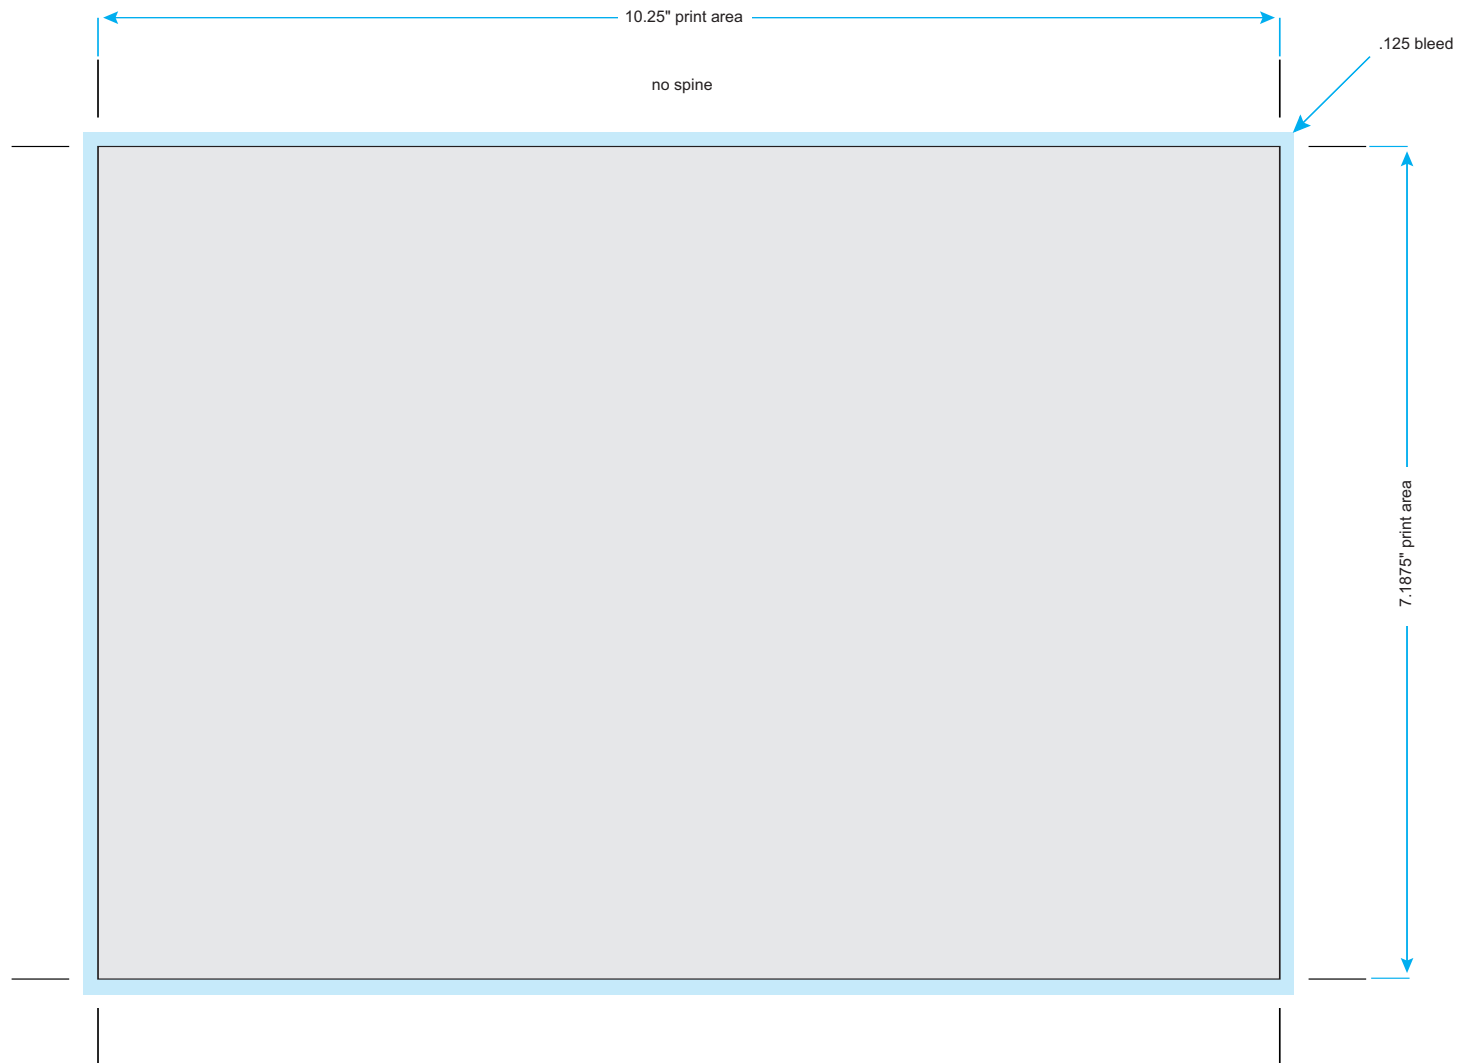

DOUBLE DVD CASE

- Maximum print area: 10.75" x 7.1875"
- Spine: .5"
- Bleed: .125"

SINGLE & DOUBLE DVD CASE INSERT

- Maximum print area – 4.5" x 7"
- Bleed – .125
- Card insert into the front inside cover of case

ULTRA-THIN SINGLE DVD CASE

- Maximum print area: 10.25" x 7.1875"
- Spine – none
- Bleed – .125

CD-5 ALBUM (holds up to 5 discs)

- Maximum print area: 13" x 5"
- Spine – .5"
- Bleed – .125"

CD-12 ALBUM (holds up to 12 discs)