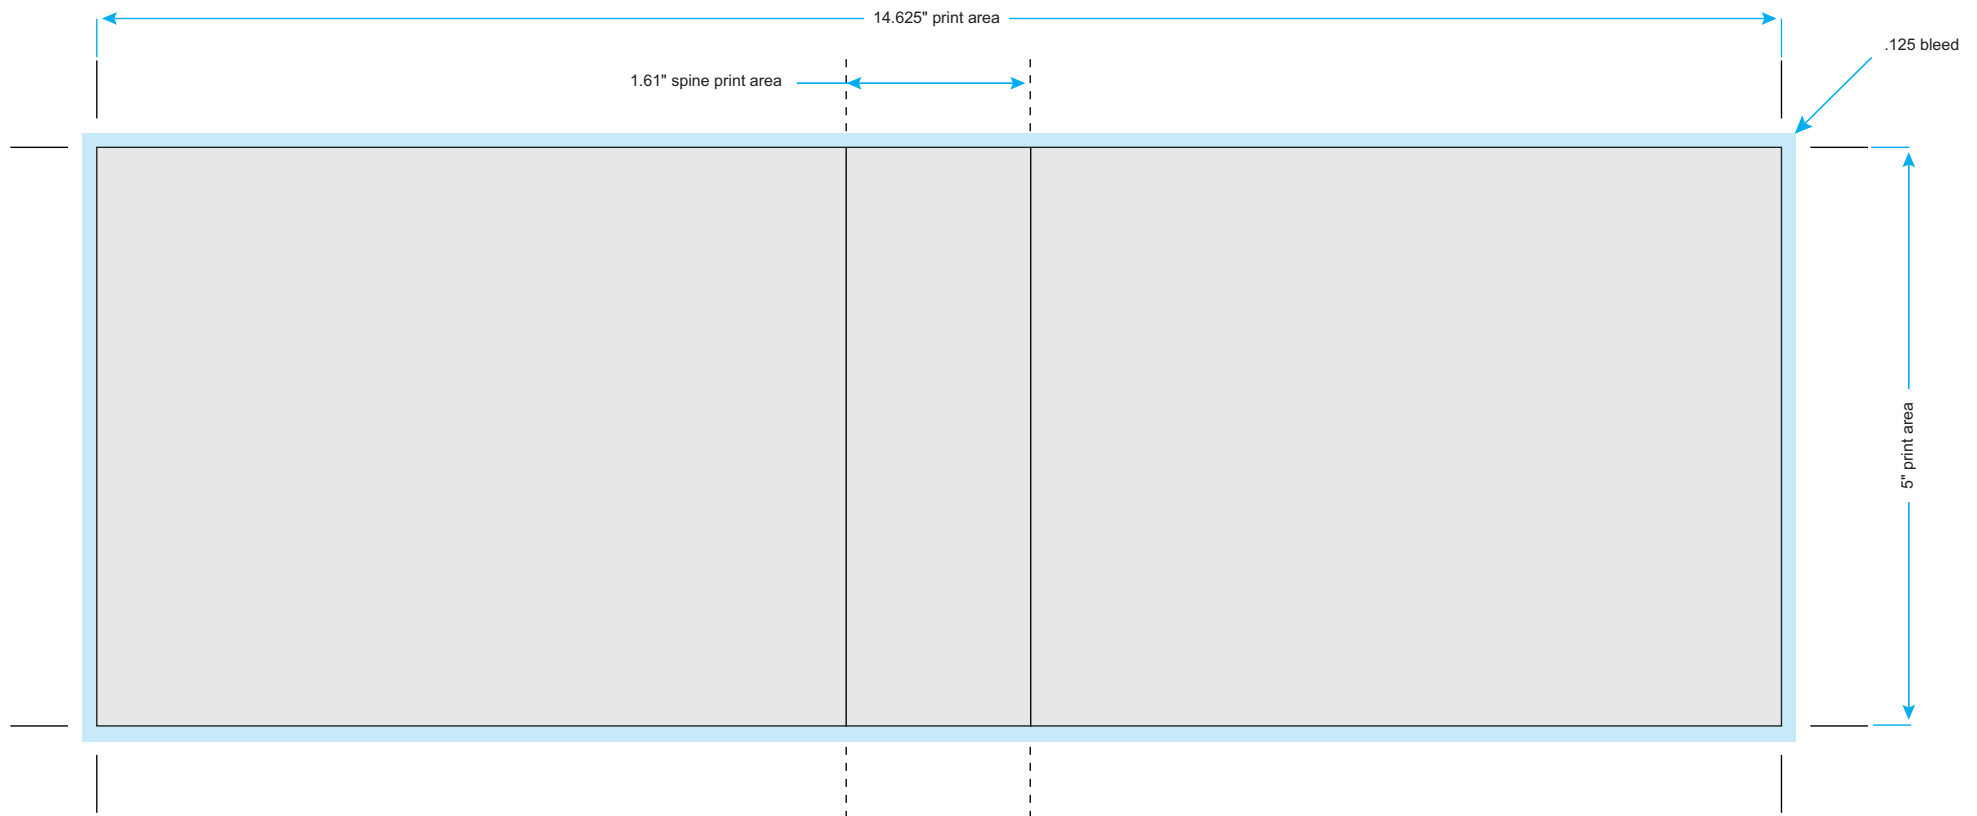

DOUBLE DVD CASE

- Maximum print area: 10.75" x 7.1875"
- Spine: .5"
- Bleed: .125"

SINGLE & DOUBLE DVD CASE INSERT

- Maximum print area – 4.5" x 7"
- Bleed – .125
- Card insert into the front inside cover of case

- Maximum print area: 13.5" x .5"
- Spine – 1"
- Bleed – .125

CD-20 ALBUM (holds up to 20 discs)

- Maximum print area: 14" x 5"
- Spine – 1.625"
- Bleed – .125"

CD-40 ALBUM (holds up to 40 discs)

- Maximum print area: 14.625" x 10.5"
- Spine – 1.61"
- Bleed – .125"

CD

- Maximum print area: 4.67"
- Non-printable hub: 1.5"

DVD

- Maximum print area: 4.64"
- Non-printable hub: .8125"

3-RING BINDER ENTRAPMENT – 1" Ring

- Front maximum print area: 9.5" x 11"
- Back maximum print area: 9.5" x 11"
- Spine – 1" x 11"
- Bleed – .125

3-RING BINDER ENTRAPMENT – 1.5" Ring

- Front maximum print area: 10" x 11"
- Back maximum print area: 10" x 11"
- Spine – 1.5" x 11"
- Bleed – .125

3-RING BINDER ENTRAPMENT – 2" Ring

- Front maximum print area: 10.625" x 11"
- Back maximum print area: 10.625" x 11"
- Spine – 2.3125" x 11"
- Bleed – .125"