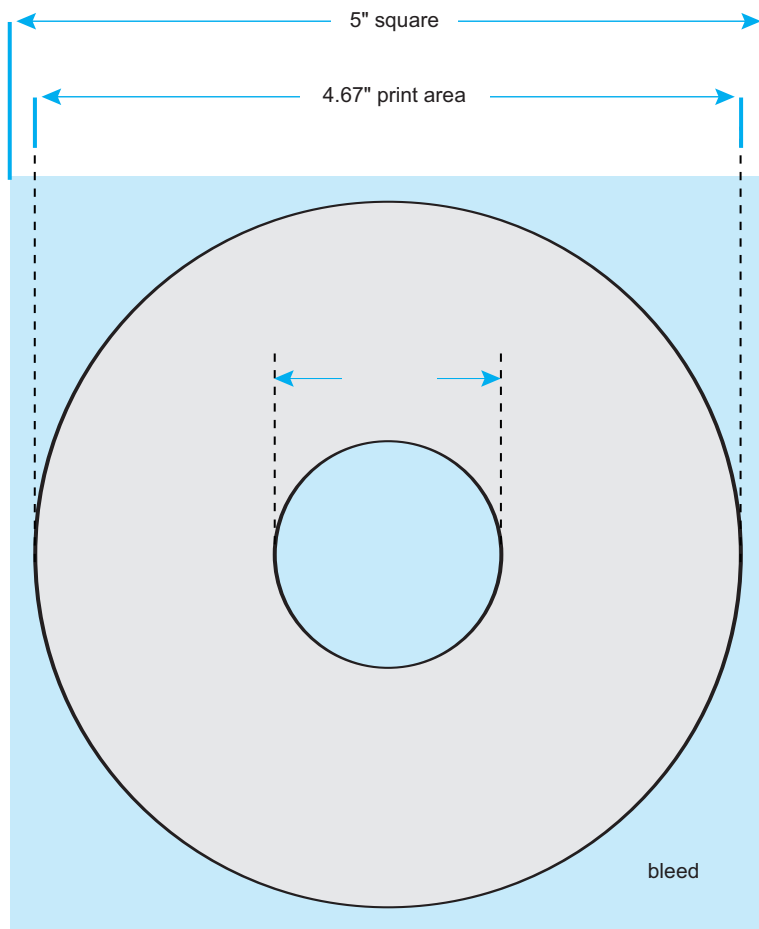

DOUBLE DVD CASE

- Maximum print area: 10.75" x 7.1875"
- Spine: .5"
- Bleed: .125"

SINGLE & DOUBLE DVD CASE INSERT

- Maximum print area – 4.5" x 7"
- Bleed – .125
- Card insert into the front inside cover of case

- Maximum print area: 13.5" x .5"
- Spine – 1"
- Bleed – .125

CD-20 ALBUM (holds up to 20 discs)

- Maximum print area: 14" x 5"
- Spine – 1.625"
- Bleed – .125"

CD-40 ALBUM (holds up to 40 discs)

- Maximum print area: 14.625" x 10.5"
- Spine – 1.61"
- Bleed – .125"

CD

- Maximum print area: 4.67"
- Non-printable hub: 1.5"

DVD

- Maximum print area: 4.64"
- Non-printable hub: .8125"

3-RING BINDER ENTRAPMENT – 1" Ring

- Front maximum print area: 9.5" x 11"
- Back maximum print area: 9.5" x 11"
- Spine – 1" x 11"
- Bleed – .125

3-RING BINDER ENTRAPMENT – 1.5" Ring

- Front maximum print area: 10" x 11"
- Back maximum print area: 10" x 11"
- Spine – 1.5" x 11"
- Bleed – .125

3-RING BINDER ENTRAPMENT – 2" Ring

- Front maximum print area: 10.625" x 11"
- Back maximum print area: 10.625" x 11"
- Spine – 2.3125" x 11"
- Bleed – .125"