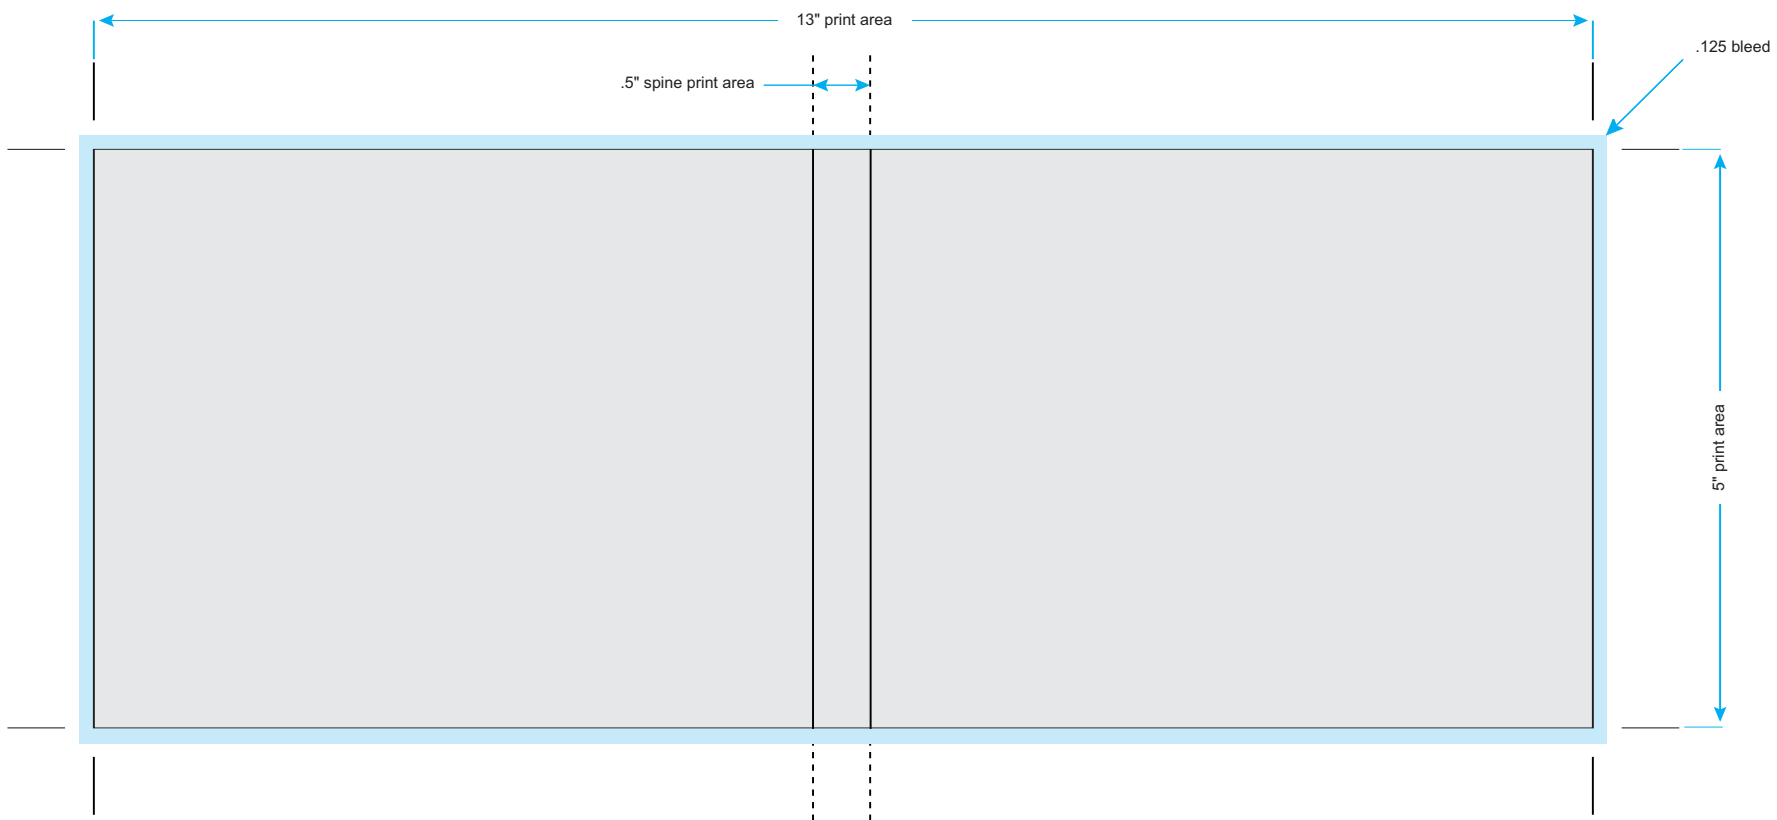

DOUBLE DVD CASE

- Maximum print area: 10.75" x 7.1875"
- Spine: .5"
- Bleed: .125"

SINGLE & DOUBLE DVD CASE INSERT

- Maximum print area – 4.5" x 7"
- Bleed – .125
- Card insert into the front inside cover of case

ULTRA-THIN SINGLE DVD CASE

- Maximum print area: 10.25" x 7.1875"
- Spine – none
- Bleed – .125

CD-5 ALBUM (holds up to 5 discs)

- Maximum print area: 13" x 5"
- Spine – .5"
- Bleed – .125"

CD-12 ALBUM (holds up to 12 discs)

- Maximum print area: 13.5" x .5"
- Spine – 1"
- Bleed – .125

CD-20 ALBUM (holds up to 20 discs)

- Maximum print area: 14" x 5"
- Spine – 1.625"
- Bleed – .125"

CD-40 ALBUM (holds up to 40 discs)

- Maximum print area: 14.625" x 10.5"
- Spine – 1.61"
- Bleed – .125"

3-RING BINDER ENTRAPMENT – 1.5" Ring

- Front maximum print area: 10" x 11"
- Back maximum print area: 10" x 11"
- Spine – 1.5" x 11"
- Bleed – .125

3-RING BINDER ENTRAPMENT – 2" Ring

- Front maximum print area: 10.625" x 11"
- Back maximum print area: 10.625" x 11"
- Spine – 2.3125" x 11"
- Bleed – .125"