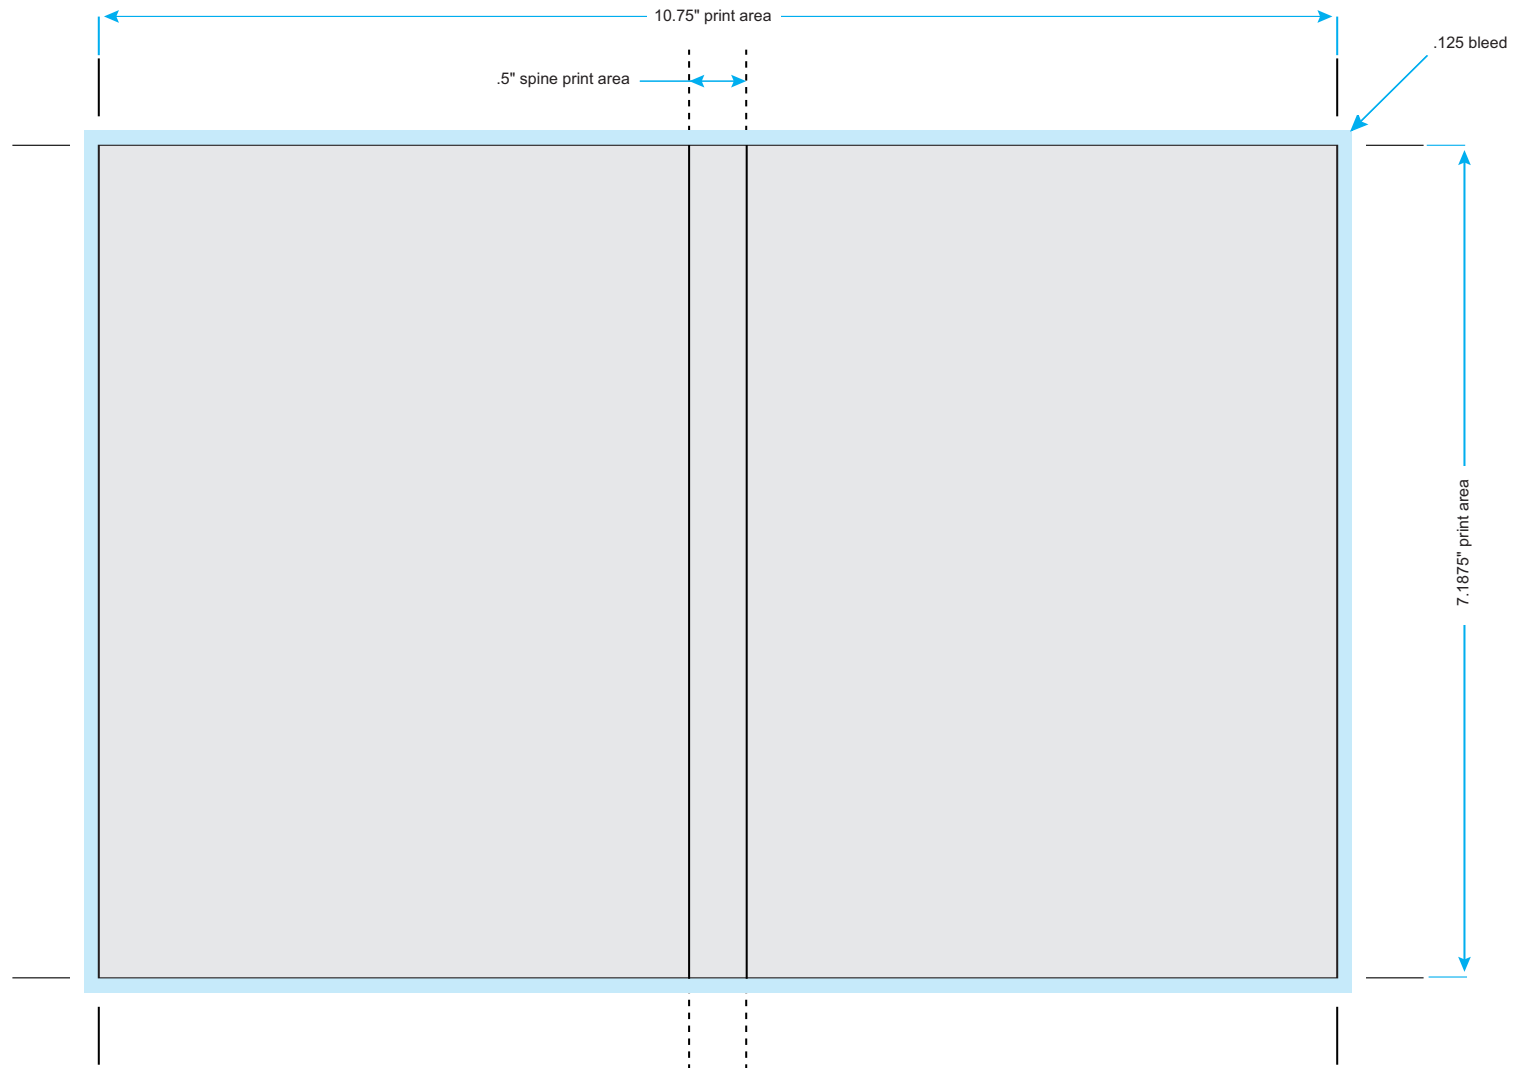

DOUBLE DVD CASE

- Maximum print area: 10.75" x 7.1875"
- Spine: .5"
- Bleed: .125"

SINGLE & DOUBLE DVD CASE INSERT

- Maximum print area – 4.5" x 7"
- Bleed – .125
- Card insert into the front inside cover of case

ULTRA-THIN SINGLE DVD CASE

- Maximum print area: 10.25" x 7.1875"
- Spine – none
- Bleed – .125

CD-5 ALBUM (holds up to 5 discs)

- Maximum print area: 13" x 5"
- Spine – .5"
- Bleed – .125"

CD-12 ALBUM (holds up to 12 discs)

- Maximum print area: 13.5" x .5"
- Spine – 1"
- Bleed – .125

CD-20 ALBUM (holds up to 20 discs)

- Maximum print area: 14" x 5"
- Spine – 1.625"
- Bleed – .125"

CD-40 ALBUM (holds up to 40 discs)

- Maximum print area: 14.625" x 10.5"
- Spine – 1.61"
- Bleed – .125"

3-RING BINDER ENTRAPMENT – 1.5" Ring

- Front maximum print area: 10" x 11"
- Back maximum print area: 10" x 11"
- Spine – 1.5" x 11"
- Bleed – .125

3-RING BINDER ENTRAPMENT – 2" Ring

- Front maximum print area: 10.625" x 11"
- Back maximum print area: 10.625" x 11"
- Spine – 2.3125" x 11"
- Bleed – .125"